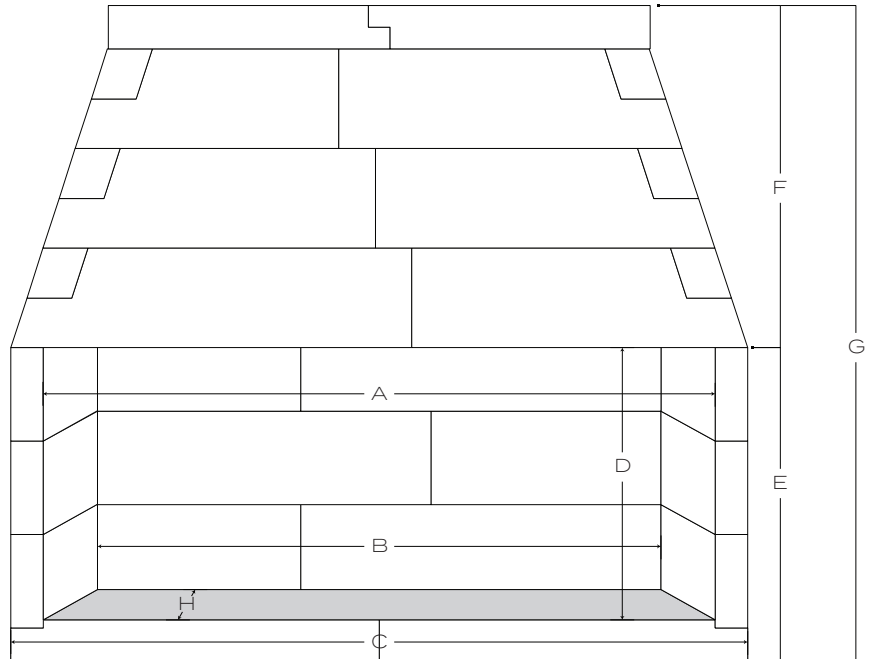

NEW! LINEAR FIREPLACE

AVAILABLE SIZES

60" and 72"

DESIGN

Modern style fireplace that is much wider than it is tall. Blends old world and new world styles.

CHIMNEY

Double chimney required; accomodates FireRock masonry chimney or approved metal chimney system (UL 103)

COMPLIANCES

UL 127, ANSI Z21.60

CLEARANCE TO COMBUSTIBLES

1" around firebox and smoke chamber; additional hearth protection required

	WIDTH			HEIGHT				DEPTH		DAMPER
	Opening	Firebox Rear	Overall	Opening	Firebox	Smoke Chamber	Overall	Firebox	Overall	Size
	A	B	C	D	E	F	G	H	---	---
60"	62.5"	52"	68"	25.125"	28.875"	31.5"	60.375"	22.5"	28.5"	54"
72"	74.5"	64"	80"	25.125"	28.875"	31.5"	60.375"	22.5"	28.5"	(2) Top Seal